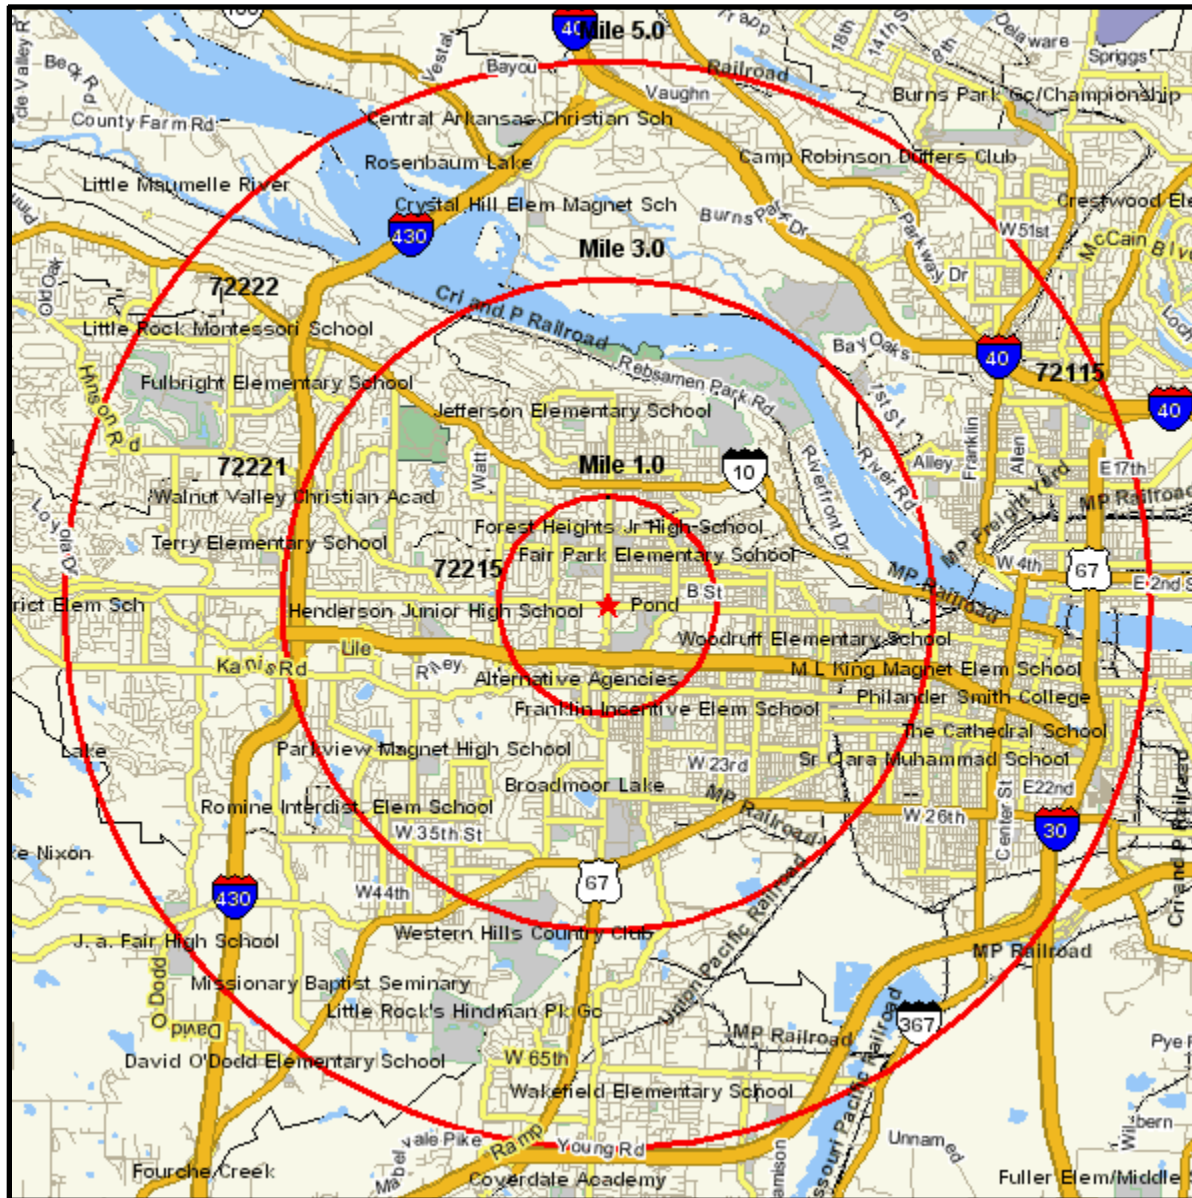

Area Map

Prepared For: **Strode Property Company**
 Project Code: **3826968**

Order #: **968146555**
 Site: **01**

UNIVERSITY AVE & MARKHAM ST
 LITTLE ROCK, AR
 Coord: 34.752190, -92.341040
 Radius - See Appendix for Details

Area Map

Prepared For: Strode Property Company
Project Code: 3826968

Order #: 968146555
Site: 01

Appendix: Area Listing

Area Name:

Type: Radius 1

Radius Definition:

UNIVERSITY AVE & MARKHAM ST	Center Point:	34.752190	-92.341040
	Circle/Band:	0.00	- 1.00

Area Name:

Type: Radius 2

Radius Definition:

UNIVERSITY AVE & MARKHAM ST	Center Point:	34.752190	-92.341040
	Circle/Band:	0.00	- 3.00

Area Name:

Type: Radius 3

Radius Definition:

UNIVERSITY AVE & MARKHAM ST	Center Point:	34.752190	-92.341040
	Circle/Band:	0.00	- 5.00